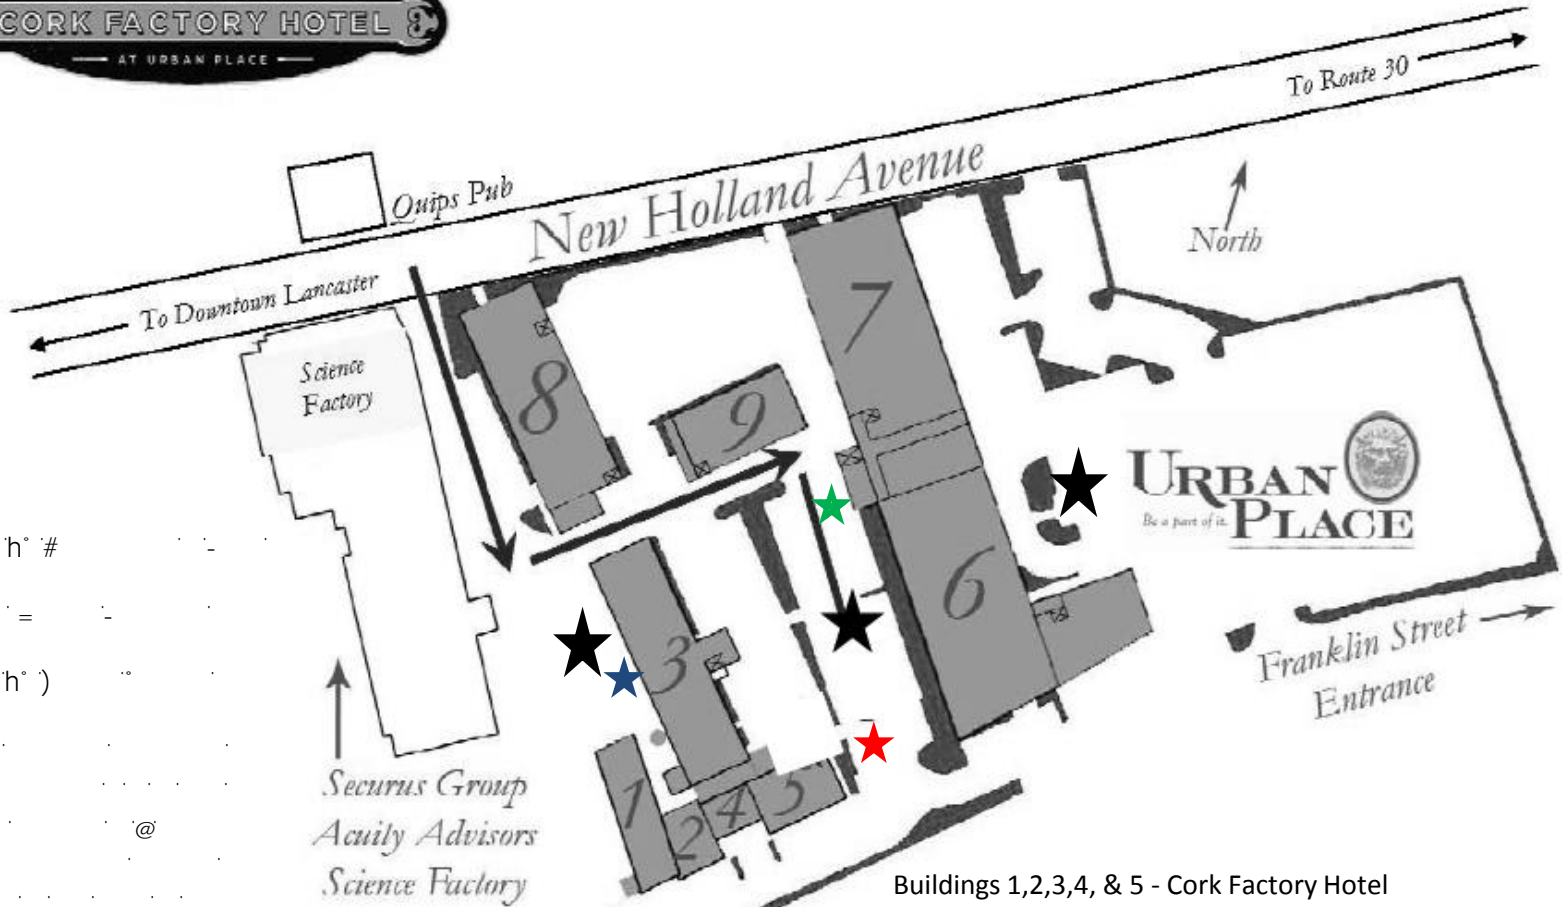

Cork Factory Hotel  
 480 New Holland Avenue, Lancaster, PA 17602

**AIA** Central  
 Pennsylvania

- ★ @# h\* #
- ★ U O =
- ★ @# h\*)
- ★ - h

Buildings 1,2,3,4, & 5 - Cork Factory Hotel  
 Building 9 - Cork Factory Hotel – Guest Rooms & Suites  
 Building 6 - The Warehouse & The Baker's Table  
 Building 8 - The Science Factory  
 Building 7 - NxtBook Media Offices